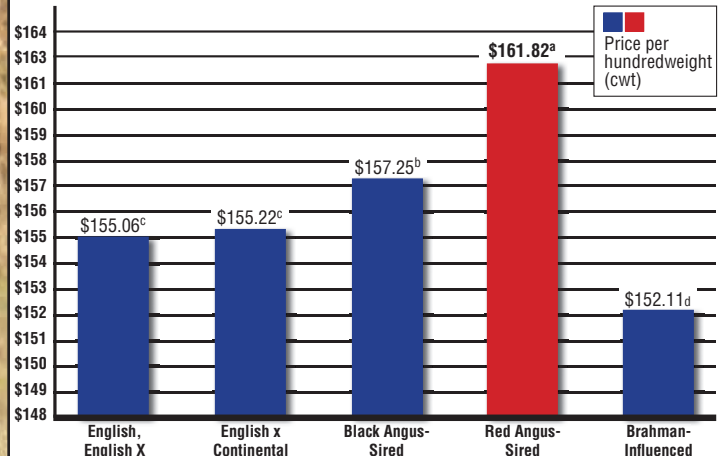

Breed and Gender Interact to Affect the Sale Price of Beef Heifer Calves*